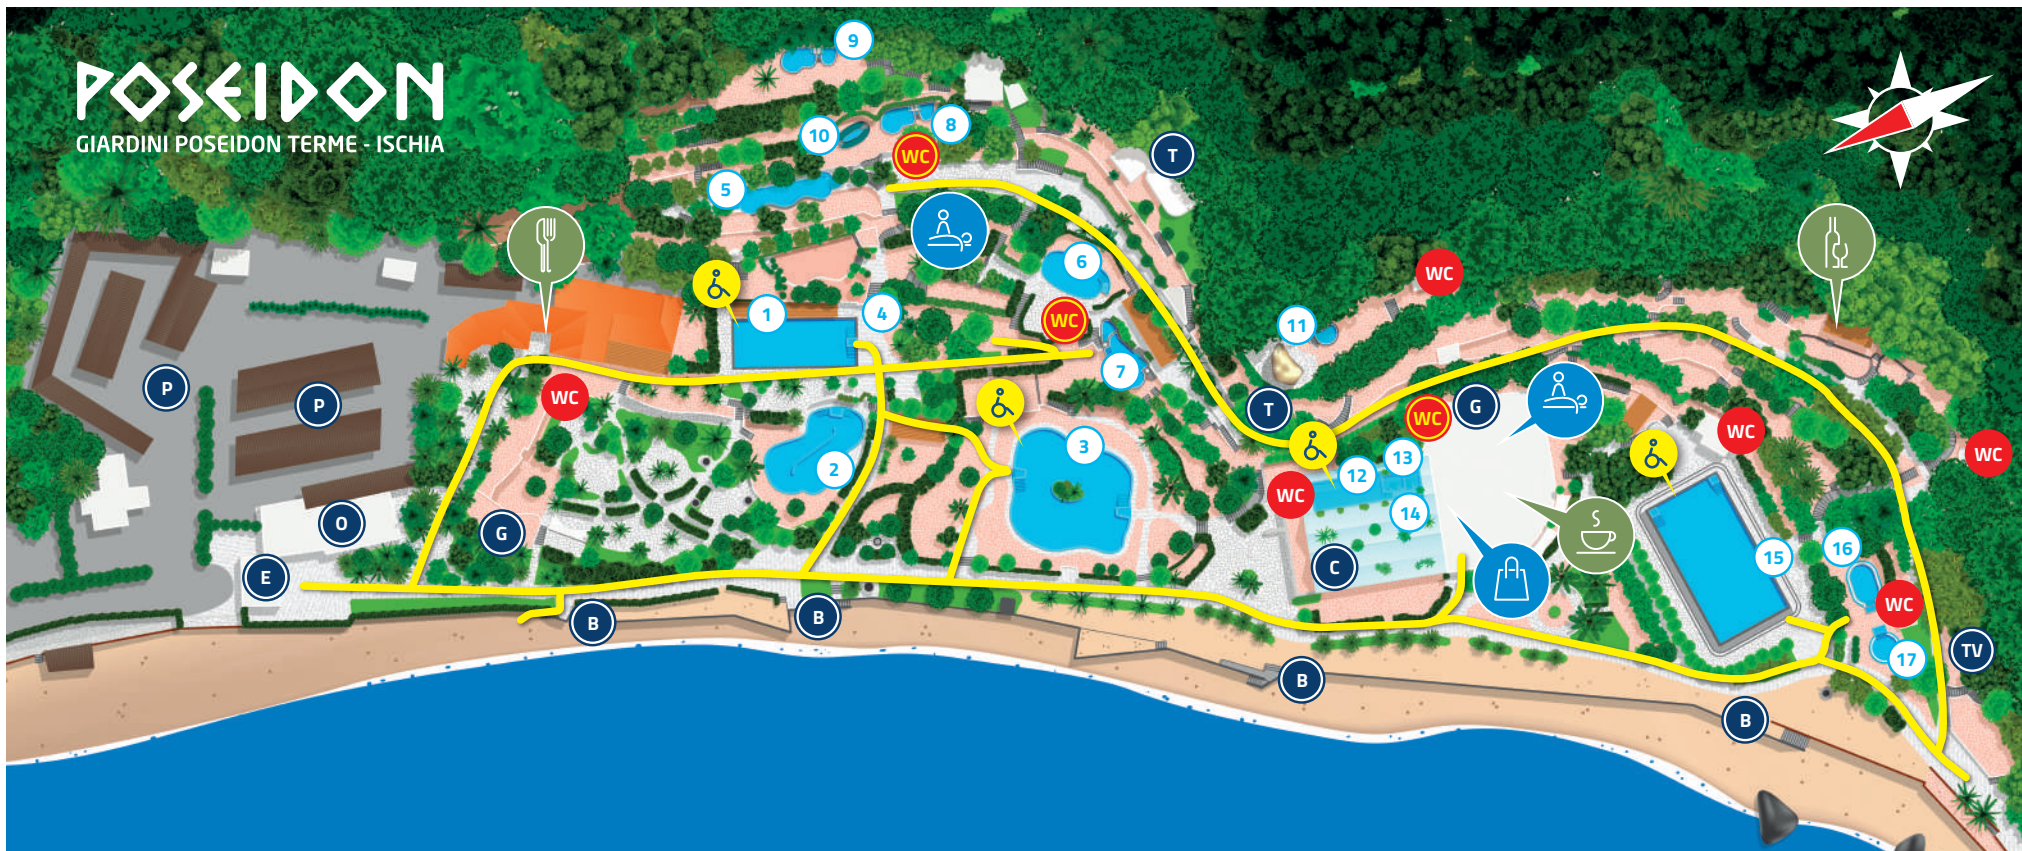

POSEIDON

GIARDINI POSEIDON TERME - ISCHIA

SERVICES

Visa and MasterCard

 Health and wellness centre
Spa info

 Boutique
Newspapers, cigarettes, swim caps

 Self-service Il fauno
10:30-18:30 

 Snack bar Caffè a mare
9:00-18:00 

 Food & wine Grotta del vino
12:00-18:00

UTILITIES

Strategic points within the park

 Toilet

 Parking

 Entrance / Exit

 Cloakroom

 Indoor pools

 2 Aphrodite 32°C

 3 Ischia 34°C 

 4 Poltrone Naiadi
Cervical waterfalls

 5 Arethusa 36°C

 6 Ariadne 38°C

 7 Apollo 40°/15°C
Kneipp group

 8 Artemis 40°/15°C
Kneipp group

 9 Ludwig 40°/15°C
Kneipp group

SEA WATER

Children allowed

 15 Olympia 33m 
Swimming pool

 16 Medusa
Pool for children

 17 Tortuga
Pool for children